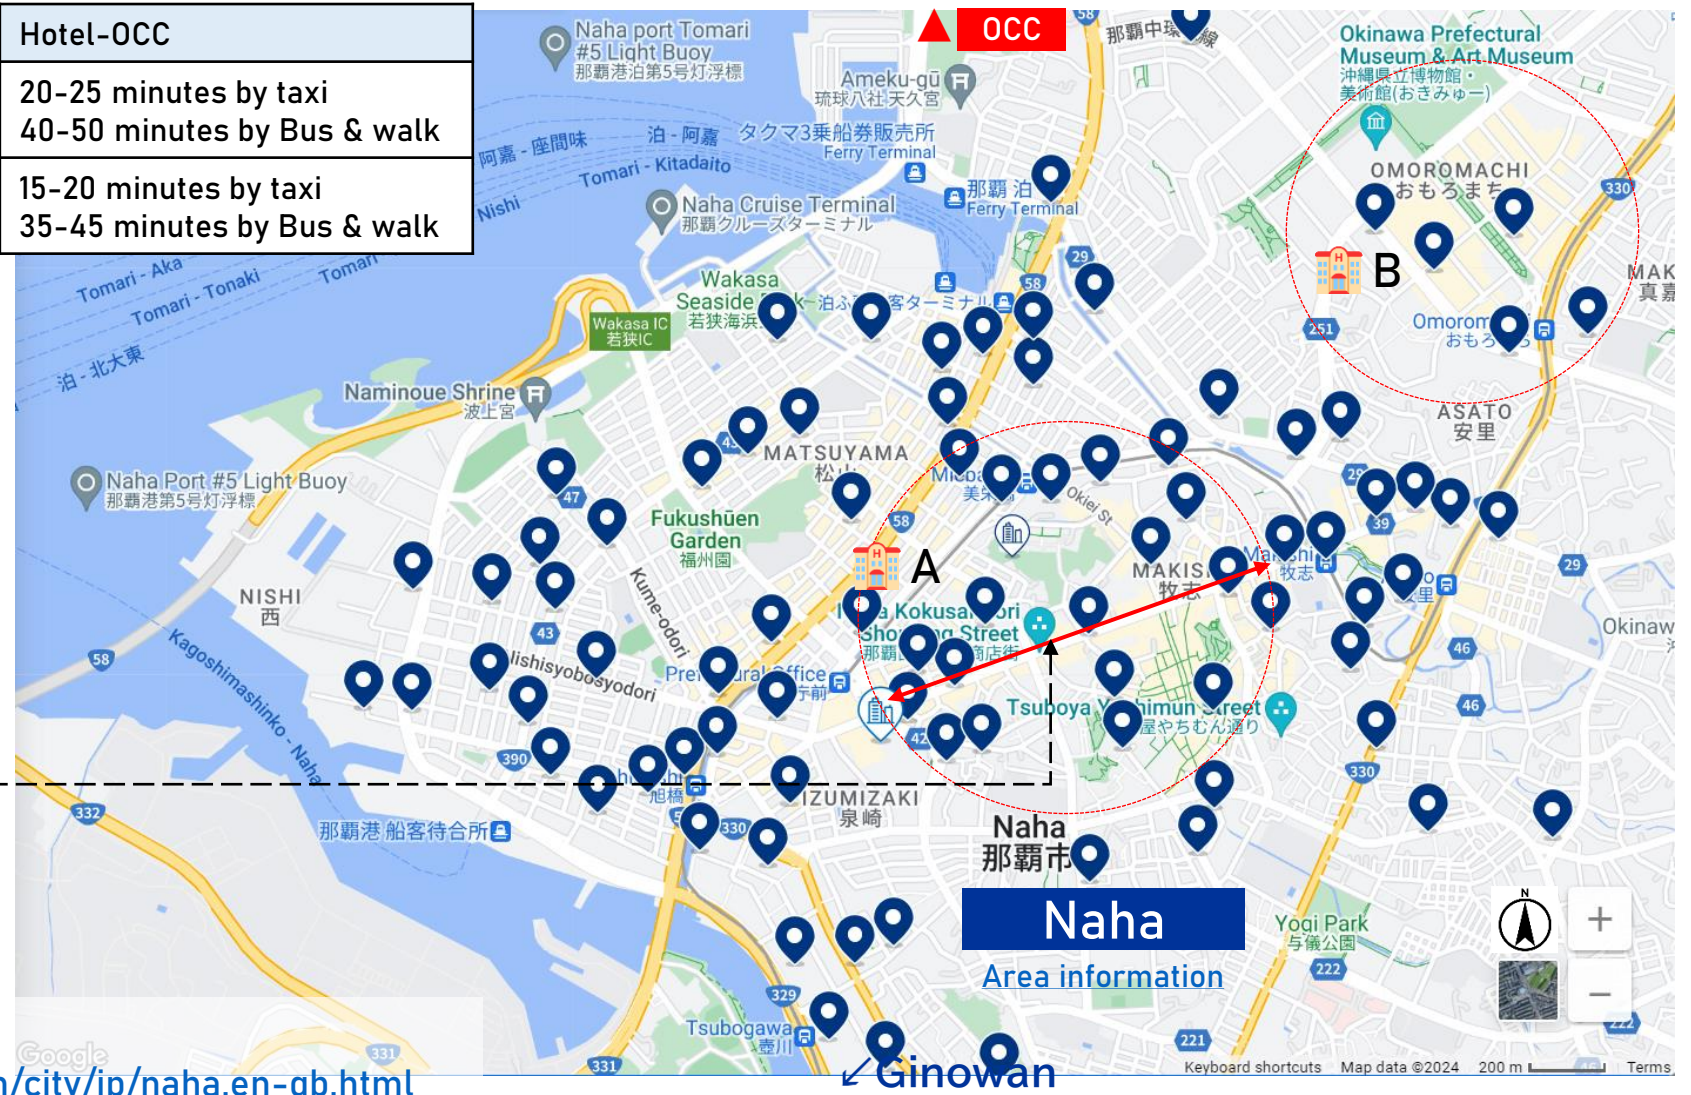

i Hotels in Naha
<https://www.booking.com/city/jp/naha.en-gb.html>

← Ginowan