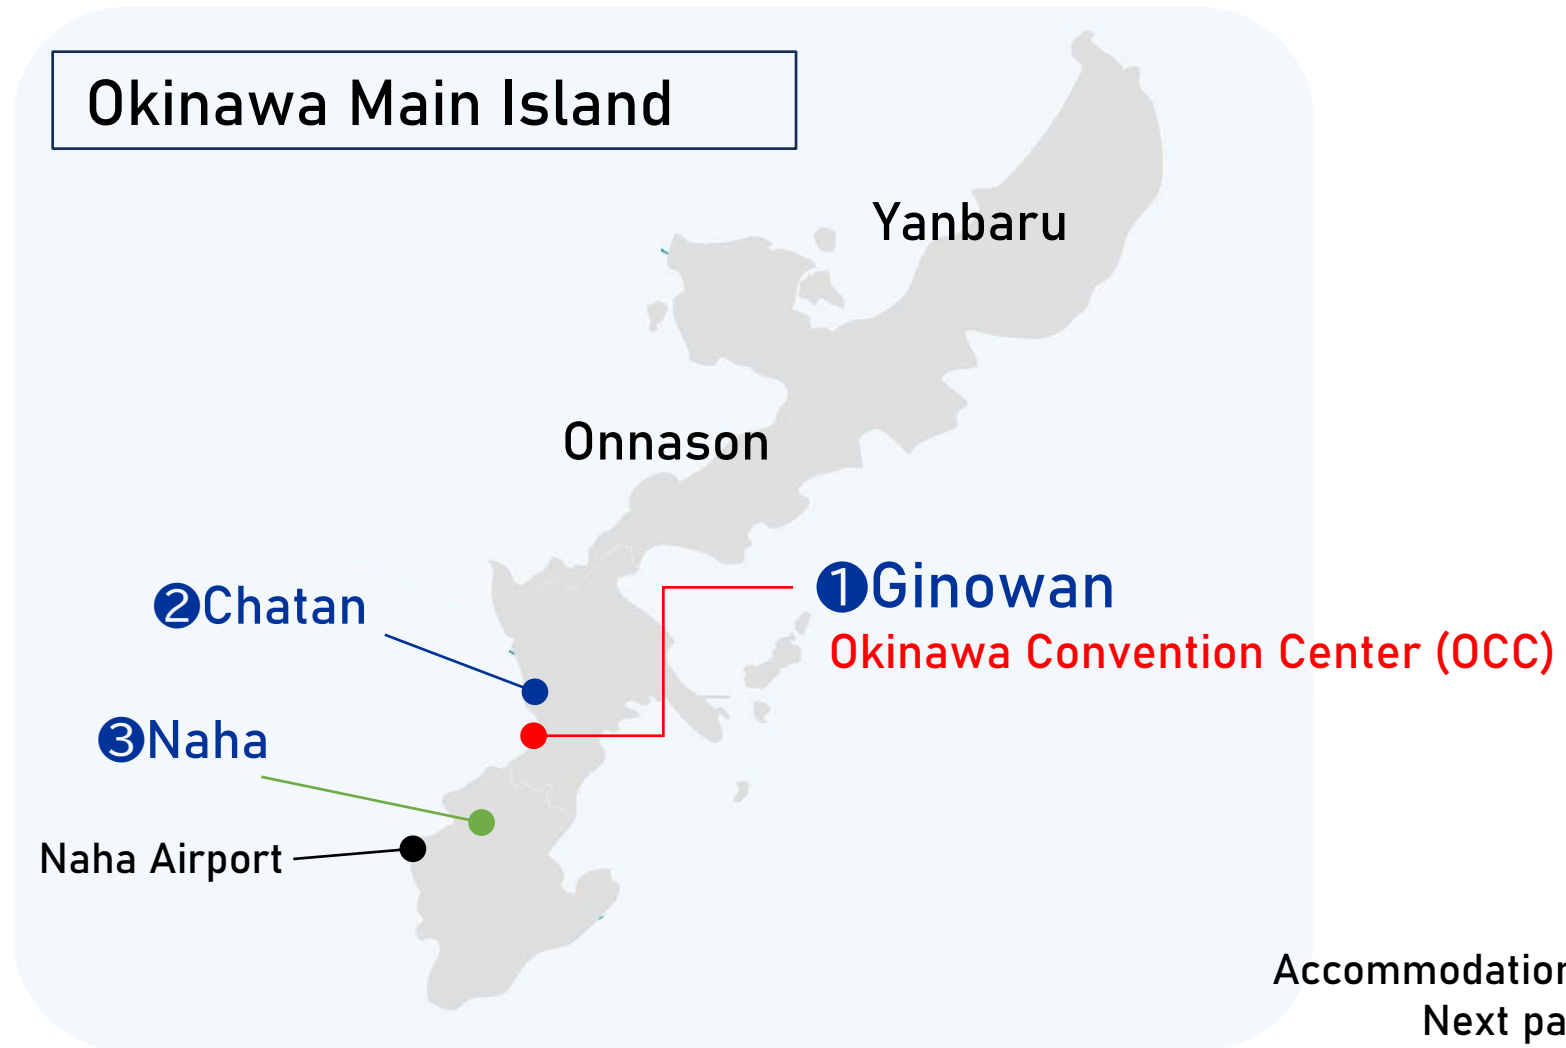

Okinawa Area Map

Accommodation info.
Next page 🖱️

Accommodation – ① Ginowan Area

Hotels nearby within walking distance from the venue

Area	Hotel	Hotel-OCC
Ginowan	A. Laguna Garden Hotel	9 minutes walk
	B. Okinawa Prince Hotel	6 minutes walk
	C. Moon Ocean Hotel	15 minutes walk
	D. Yenns Marina Inn Mercy	

Okinawa Convention Center (OCC)

B. Okinawa Prince Hotel Ocean View Ginowan

C. Moon Ocean Ginowan Hotel & Residence

A. Laguna Garden Hotel (Banquet)

THE GRAND HOTEL GINOWAN
7 minutes by taxi

D. Yenns Marina Inn Mercy

Ginowan
The vicinity of OCC

Accommodation – ② Chatan Area

Area	Hotel	Hotel-OCC
Chatan	A. La'gent Hotel	20-25 minutes by Taxi
	B. DoubleTree by Hilton	
	C. Vessel Hotel Campana	30-40 minutes by Bus & walk
	D. Lequ Okinawa	
	E. Beach Front Tower	12 minutes by Taxi 25 minutes by Bus & walk

 : Guest house, Condo Hotel, etc.

 **Hotels in Chatan**
<https://www.booking.com/city/jp/chatan.en-gb.html>

OCC

Ginowan

Accommodation – ③ Naha Area

Area	Hotel	Hotel-OCC
Naha	A. Around Kokusai Dori	20-25 minutes by taxi 40-50 minutes by Bus & walk
	B. Around Omoromachi	15-20 minutes by taxi 35-45 minutes by Bus & walk